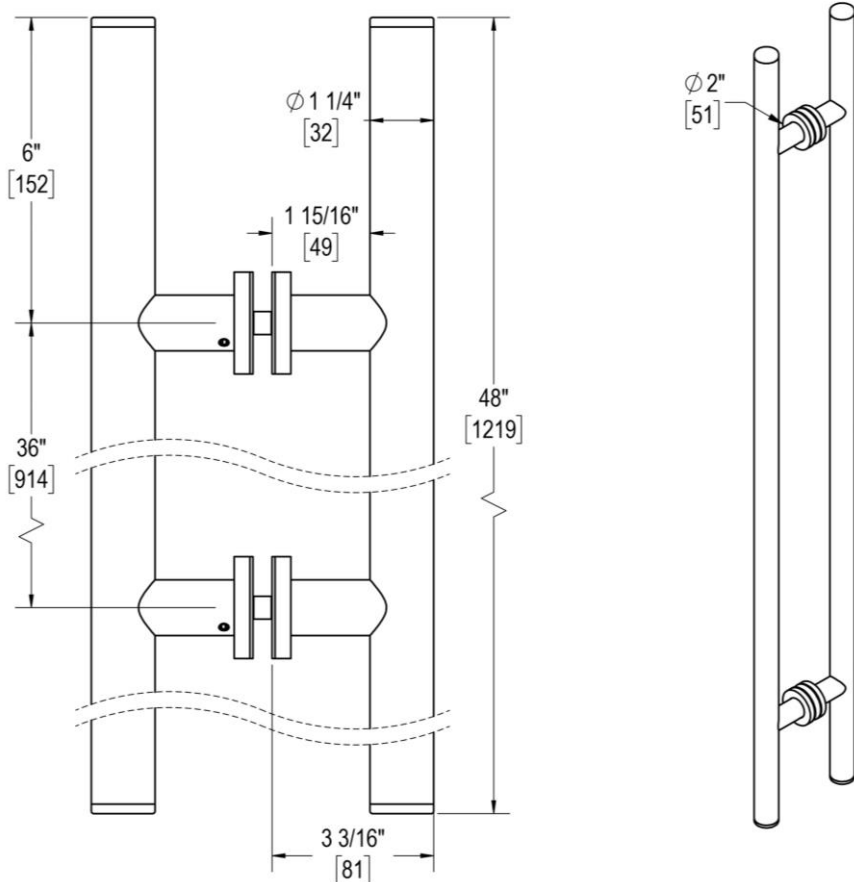

# COUNTERPOINT WITH ROSETTES

36" C/C BACK-TO-BACK PULL WITH 1-1/4" DIAMETER

Product Code: L.46.314-36

portals

## MATERIALS

Solid & tubular brass components, stainless steel fasteners, and clear polycarbonate washers

## FUNCTION DETAILS & PRODUCT NOTES

- Product design coordinates with other shower & bathroom hardware in the Counterpoint suite.
- Decorative rosettes provide additional design detail and cover any glass defects around the holes.

## TEMPLATE & INSTALLATION NOTES

Item requires glass fabrication according to template above and should only be used with tempered safety glass.

<b>Glass Thickness</b>	1/4" [6 mm] to 1/2" [12 mm]
<b>Hole Diameter</b>	1/2" [12 mm]