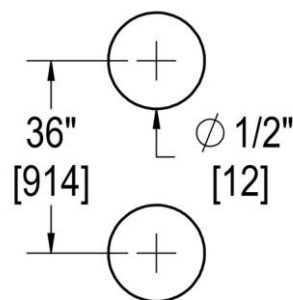

# COUNTERPOINT WITH ROSETTES

36" C/C BACK-TO-BACK PULL WITH 1-1/4" DIAMETER

Product Code: L.46.314-36

portals

## TEMPLATE & INSTALLATION NOTES

Item requires glass fabrication according to template above and should only be used with tempered safety glass.

<b>Glass Thickness</b>	1/4" [6 mm] to 1/2" [12 mm]
<b>Hole Diameter</b>	1/2" [12 mm]